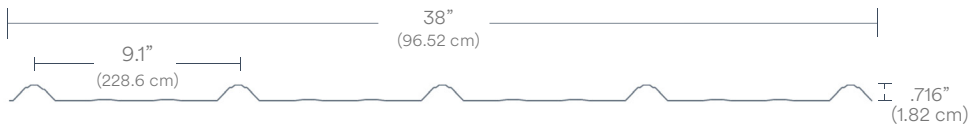

Technical Specifications

Dimensions

	Material Thickness		Sheet Size		Coverage	
	WidthL	ength	WidthL	ength	WidthL	ength
3" RibCore (76.2 cm)	0.031" (.79mm)	0.036" (.91 mm)	38" (96.52 cm) x 10' 2" (3.1 m)	36" (91.44 cm) x 10' (3.05 m)		
			38" (96.52 cm) x 12' 2" (3.7 m)	36" (91.44 cm) x 12' (3.66 m)		
			38" (96.52 cm) x 16' 4" (5.0 m)	36" (91.44 cm) x 16' (4.88 m)		
			38" (96.52 cm) x 20' 4" (6.2 m)	36" (91.44 cm) x 20' (6.10 m)		

Trims

J Trim
3/4"

Base Trim

H Channel
Snap-In Kit

F Trim

	Material Thickness		Sheet Size		Coverage	
	WidthL	ength	WidthL	ength	WidthL	ength
9" RibCore (228.6 cm)	0.035" (.90 mm)	0.040" (1.02 mm)	38" (96.52 cm) x 10' 2" (3.1 m)	36" (91.44 cm) x 10' (3.05 m)		
			38" (96.52 cm) x 12' 2" (3.7 m)	36" (91.44 cm) x 12' (3.66 m)		
			38" (96.52 cm) x 16' 4" (5.0 m)	36" (91.44 cm) x 16' (4.88 m)		
			38" (96.52 cm) x 20' 4" (6.2 m)	36" (91.44 cm) x 20' (6.10 m)		