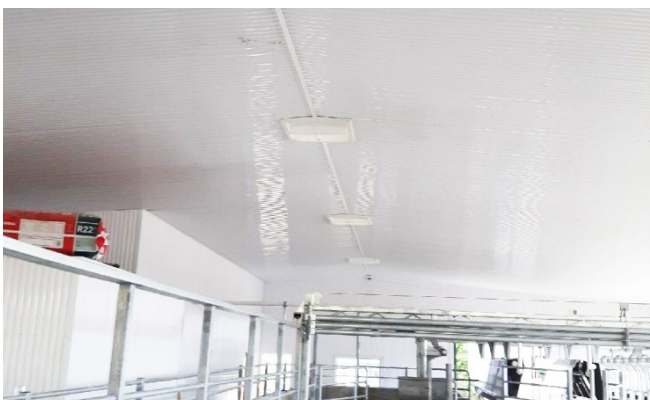

RibCore

by **trusscore**

High Strength Corrugated Panels

Long-lasting, cost effective and simple to install and maintain, RibCore™ by Trusscore® high-strength PVC corrugated panels are ideal for a broad range of agricultural, commercial and industrial applications, including:

- Drive sheds
- Warehouses
- Public bathrooms & showers
- Garages
- Agricultural pole barns
- Agricultural facilities
- Horse stables
- Dog kennels

Ratings

Government-Accepted for Food Productions areas (#3100-3/R134)

Applications

Wall and ceiling liner, Agricultural confinement areas, Industrial and Commercial buildings.

Features and Benefits

- White high-strength polymer Panel
- Government-Accepted for Food Productions areas (#3100-3/R134)
- Bright high gloss finish
- Superior light reflectivity
- Easily cleaned – pressure wash
- Cuts easily with hand or power saws
- Reversible profile
- Great alternative to metal or wood – will not rot or rust
- Easy to install and easy to clean
- Long-lasting and cost-effective
- Made in Canada