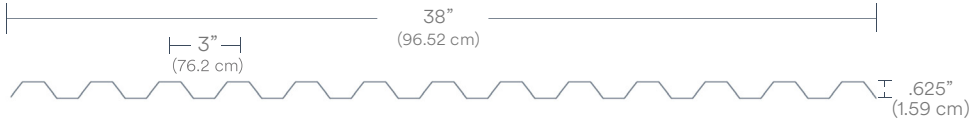

Technical Specifications

Dimensions

	Material Thickness		Sheet Size		Coverage	
	WidthL	ength	WidthL	ength	WidthL	ength
3" RibCore (76.2 cm)	0.031" (.79mm)	0.036" (.91 mm)	38" (96.52 cm) x 10' 2" (3.1 m)	36" (91.44 cm) x 10' (3.05 m)		
			38" (96.52 cm) x 12' 2" (3.7 m)	36" (91.44 cm) x 12' (3.66 m)		
			38" (96.52 cm) x 16' 4" (5.0 m)	36" (91.44 cm) x 16' (4.88 m)		
			38" (96.52 cm) x 20' 4" (6.2 m)	36" (91.44 cm) x 20' (6.10 m)		

Trims

J Trim
3/4"

Base Trim

H Channel
Snap-In Kit

F Trim

	Material Thickness		Sheet Size		Coverage	
	WidthL	ength	WidthL	ength	WidthL	ength
9" RibCore (228.6 cm)	0.035" (.90 mm)	0.040" (1.02 mm)	38" (96.52 cm) x 10' 2" (3.1 m)	36" (91.44 cm) x 10' (3.05 m)		
			38" (96.52 cm) x 12' 2" (3.7 m)	36" (91.44 cm) x 12' (3.66 m)		
			38" (96.52 cm) x 16' 4" (5.0 m)	36" (91.44 cm) x 16' (4.88 m)		
			38" (96.52 cm) x 20' 4" (6.2 m)	36" (91.44 cm) x 20' (6.10 m)		