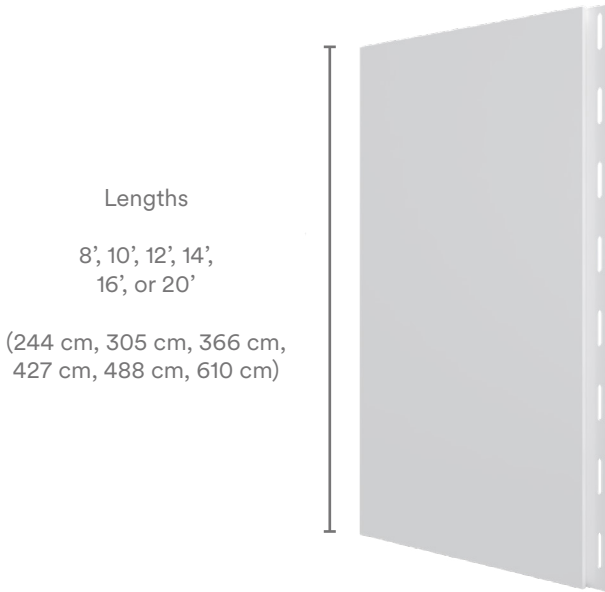

Wherever you need a smooth finish that is easy to clean, low maintenance and abuse resistant, Trusscore Wall&CeilingBoard has your project covered.

The Trusscore tongue and groove interlocking system makes installation quick and easy, and the unique truss design provides industry leading strength and durability. Trusscore Wall&CeilingBoard is available in a width of 16" that can be installed either vertically or horizontally for quick and easy installation; and comes in standard 8, 10, 12, 14, 16, and 20 foot lengths. Custom lengths are available on request.

Features and Benefits

- Industry leading ½ inch thick panel combined with unique inner truss design gives Trusscore Wall&CeilingBoard its high-strength and rigidity
- Cost-effective vs other wall systems like painted drywall
- Can be used for new construction or retrofit
- Comes in standard and custom lengths
- Hidden fasteners & pre-punched screw flange
- Highly resistant to chemicals and unaffected by moisture
- Ideal replacement for conventional wall systems
- Supports attic insulation loads
- Bright clean appearance
- Available in white and gray
- Made in North America
- Class A fire performance (ASTM E84/ULC S102)

Technical Specifications

Board Dimensions

Custom lengths are available upon request.

Available in white and gray.

White

Gray

Wall&CeilingBoard Trims

J Trim
1/2"