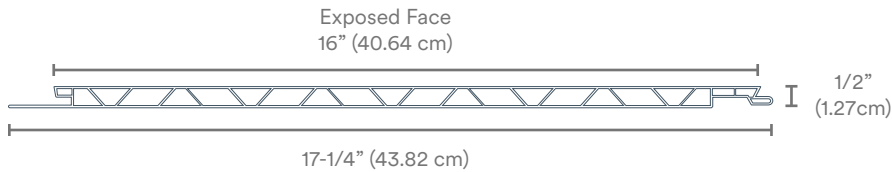

Technical Specifications

Board Dimensions

Custom lengths are available upon request.

Available in white and gray.

White

Gray

Wall&CeilingBoard Trims

Product Color	Product Length	Product Number
White	8 ft	TC1608
	10 ft	TC1610
	12 ft	TC1612
	14 ft	TC1614
	16 ft	TC1616
Gray	8 ft	GTC1608
	10 ft	GTC1610
	12 ft	GTC1612
	14 ft	GTC1614
	16 ft	GTC1616
	20 ft	GTC1620