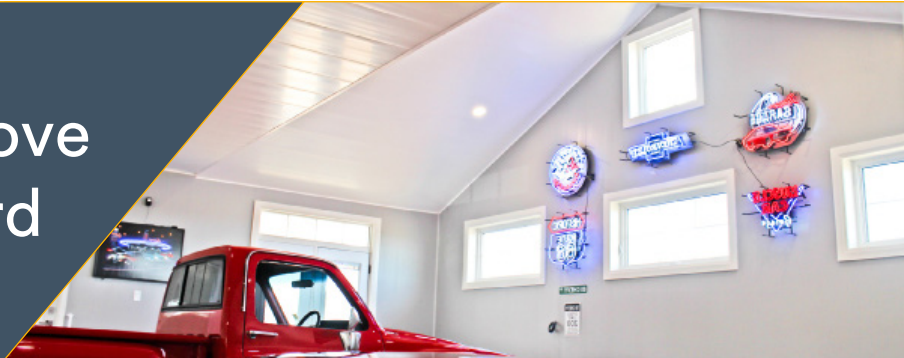

trusscore

Wall&CeilingBoard

Tongue and groove interior wallboard

Designed with a high-strength polymer formulation, Trusscore® Wall&CeilingBoard™ is engineered to be the perfect alternative to traditional FRP and drywall systems

Wherever you need a smooth finish that is easy to clean, low maintenance and abuse resistant, Trusscore Wall&CeilingBoard has your project covered.

Trusscore's tongue and groove interlocking system makes installation quick and easy, and the unique truss design provides industry leading strength and durability. Trusscore Wall&CeilingBoard is available in a width of 16" that can be installed either vertically or horizontally for quick and easy installation; and comes in standard 10, 12, 16, and 20 foot lengths. Custom lengths are available on request.

Features and Benefits

- Industry leading ½ inch thick panel combined with unique inner truss design gives Trusscore Wall&CeilingBoard its high-strength and rigidity
- Cost-effective vs other wall systems like painted drywall
- Can be used for new construction or retrofit
- Comes in standard and custom lengths
- Hidden fasteners
- Pre-punched nailing flange
- Highly resistant to chemicals and unaffected by moisture
- Ideal replacement for conventional wall systems
- Supports attic insulation loads
- Bright clean appearance
- Available in white and gray
- Made in North America