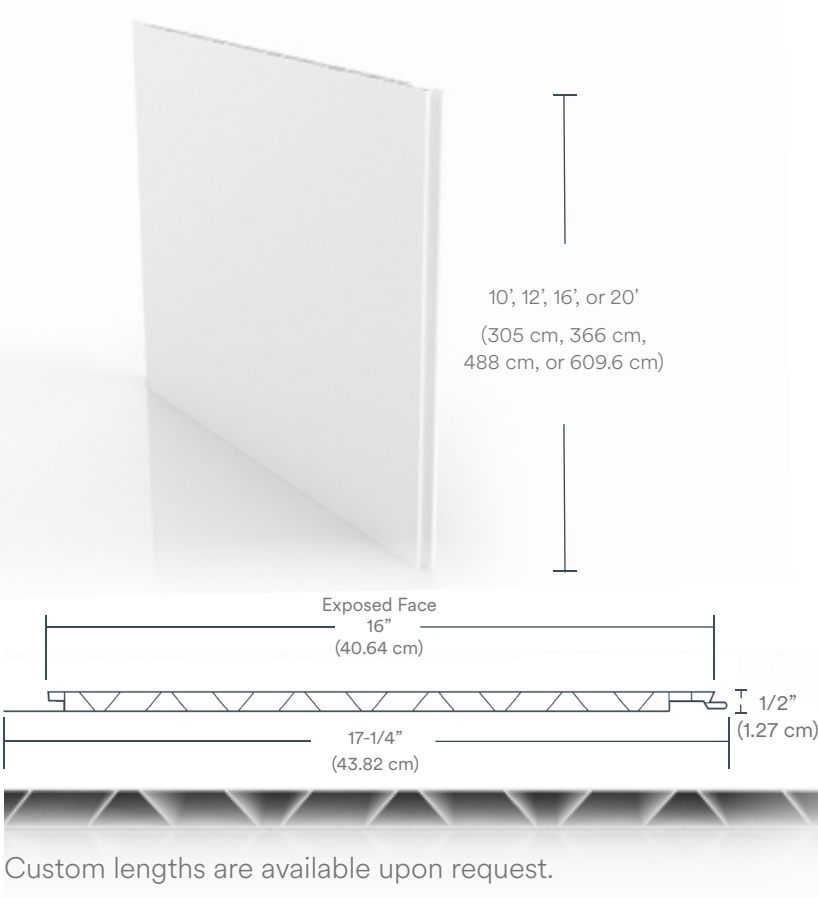

Wherever you need a smooth finish that is easy to clean, low maintenance and abuse resistant, Trusscore Wall&CeilingBoard has your project covered.

Trusscore's tongue and groove interlocking system makes installation quick and easy, and the unique truss design provides industry leading strength and durability. Trusscore Wall&CeilingBoard is available in a width of 16" that can be installed either vertically or horizontally for quick and easy installation; and comes in standard 10, 12, 16, and 20 foot lengths. Custom lengths are available on request.

Features and Benefits

- Industry leading ½ inch thick panel combined with unique inner truss design gives Trusscore Wall&CeilingBoard its high-strength and rigidity
- Cost-effective vs other wall systems like painted drywall
- Can be used for new construction or retrofit
- Comes in standard and custom lengths
- Hidden fasteners
- Pre-punched nailing flange
- Highly resistant to chemicals and unaffected by moisture
- Ideal replacement for conventional wall systems
- Supports attic insulation loads
- Bright clean appearance
- Available in white and gray
- Made in North America

Technical Specifications

Board Dimensions

Available in white and gray.

White

Gray

Wall&CeilingBoard Trims

J Trim
1/2"

Outside
Corner