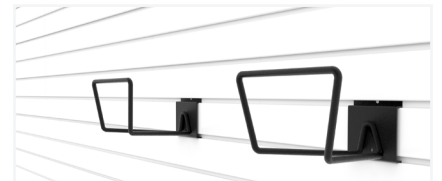

## SlatWall Accessories

No on-the-wall organization system is complete without hooks, baskets, bins, or shelves to store all items on or in. Trusscore offers several SlatWall hardware options that snap into place and can be easily moved around as storage needs change.

18" Basket | CRO.P18

24" Shelf | CRO.T24

Hose Hook | CRO.H

Bike Hook | CRO.V

4" and 6" Double Hook  
CRO.D4 | CRO.D6

4" and 6" Simple Hook  
CRO.S4 | CRO.S6

Plus, the non-proprietary design of Trusscore SlatWall means customers aren't locked in to using our hooks, holders, baskets, and shelves — our panels are compatible with any standard 3" slatwall accessories.