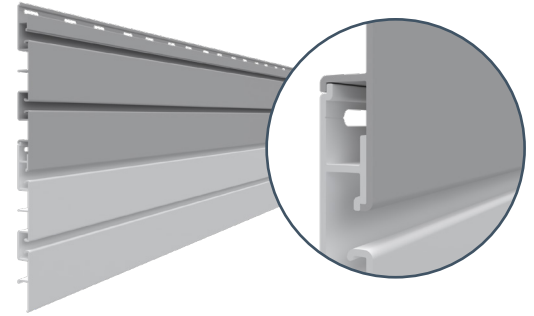

## Think outside the box with Trusscore SlatWall

Made from PVC, Trusscore SlatWall is an on-the-wall organization system that's easy to install, built to last, and seamlessly integrates with Trusscore Wall&CeilingBoard to completely transform any space.

Unlike expensive slatwall kits with limited storage capacity, Trusscore SlatWall allows customers to turn as much — or as little — of their wall into storage space. The 8 foot long, interlocking panels can be installed as a track, section, half wall, or a full wall. No matter how big or small storage needs, Trusscore SlatWall has it covered.

### Product Features

- Durable - better scratch, dent and damage resistance than mdf or pegboard
- High-strength storage - supports up to 75 lbs. per square foot
- Easy to install - interlocking panel system with pre-punched flange is quick and simple for DIY or professional installers
- Install as a track, section, half or full wall, or in combination with Trusscore Wall&CeilingBoard
- Accessory flexibility – works with any standard 3" slatwall accessories
- Moisture & water resistant – stands up to water, won't mold or deteriorate
- Hidden fasteners - SlatWall design provides a beautiful finish for an organized space
- Each panel measures 5/8 in. x 7-1/4 in (exposed face 6 in) x 8 ft
- Available in white and gray