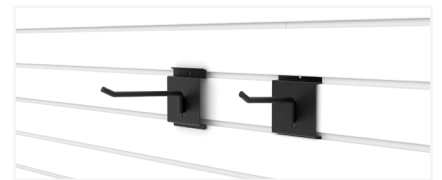

18" Basket | CRO.P18

24" Shelf | CRO.T24

Hose Hook | CRO.H

Bike Hook | CRO.V

4" and 6" Double Hook  
CRO.D4 | CRO.D6

4" and 6" Simple Hook  
CRO.S4 | CRO.S6

Plus, the non-proprietary design of Trusscore SlatWall means customers aren't locked in to using our hooks, holders, baskets, and shelves — our panels are compatible with any standard 3" slatwall accessories.