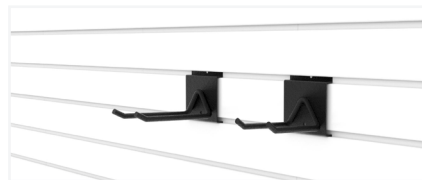

18" Basket | CRO.P18

24" Shelf | CRO.T24

Hose Hook | CRO.H

Bike Hook | CRO.V

4" and 6" Double Hook  
CRO.D4 | CRO.D6

4" and 6" Simple Hook  
CRO.S4 | CRO.S6

Plus, the non-proprietary design of Trusscore SlatWall means customers aren't locked in to using our hooks, holders, baskets, and shelves — our panels are compatible with any standard 3" slatwall accessories.