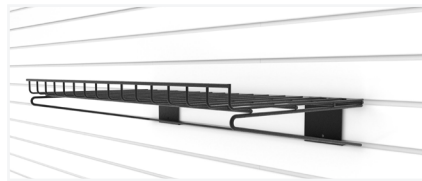

24" Shelf | CRO.T24