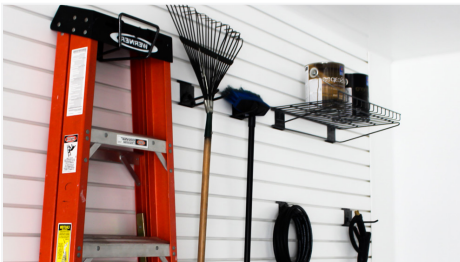

## Think outside the box with Trusscore SlatWall

Made from PVC, Trusscore SlatWall is an on-the-wall organization system that's easy to install, built to last, and seamlessly integrates with Trusscore Wall&CeilingBoard to completely transform any space.

Unlike expensive slatwall kits with limited storage capacity, Trusscore SlatWall allows customers to turn as much — or as little — of their wall into storage space. The 8 foot long, interlocking panels can be installed as a track, section, half wall, or a full wall. No matter how big or small storage needs, Trusscore SlatWall has it covered.

### Product Features

- Durable - better scratch, dent and damage resistance than mdf or pegboard
- High-strength storage - supports up to 75 lbs. per square foot
- Easy to install - interlocking panel system with pre-punched flange is quick and simple for DIY or professional installers
- Install as a track, section, half or full wall, or in combination with Trusscore Wall&CeilingBoard
- Accessory flexibility – works with any standard 3" slatwall accessories
- Moisture & water resistant – stands up to water, won't mold or deteriorate
- Hidden fasteners - SlatWall design provides a beautiful finish for an organized space
- Each panel measures 5/8 in. x 7-1/4 in (exposed face 6 in) x 8 ft
- Available in white and gray