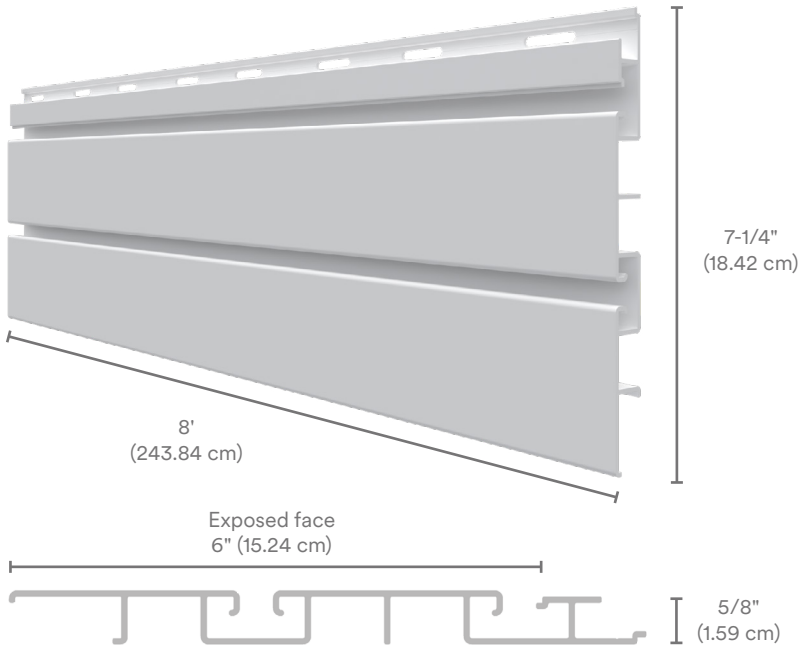

Made from a high-strength polymer formulation, the Trusscore SlatWall system supports weights up to 75 lbs per square foot and is designed to install seamlessly with Trusscore Wall&CeilingBoard. It is the perfect organizational alternative to traditional drywall and slatwall solutions.

If you're looking for an organized, accessible solution, the Trusscore SlatWall system is easy to install and has many different available hooks for your storage needs.

Trusscore SlatWall is compatible with standard slatwall accessories and the Trusscore accessories below.

18" Basket | CRO.P18

24" Shelf | CRO.T24

Hose Hook | CRO.H

Bike Hook | CRO.V

4" and 6" Double Hook
CRO.D4 | CRO.D6

4" and 6" Simple Hook
CRO.S4 | CRO.S6

Features and Benefits

- Highly durable surface that is resistant to scratches, bacteria, chemicals, mold, and moisture
- Supports weights up to 75 lbs per square foot
- Easy to install and easy to clean
- Long-lasting and cost-effective
- Can be used for new construction or retrofit
- Hidden fasteners
- Highly resistant to chemicals and unaffected by moisture
- Bright clean appearance
- Can be combined with Trusscore Wall&CeilingBoards for a complete wallboard system
- Available in white and gray
- Made in North America

Technical Specifications

Board Dimensions

Product Color	Product Length	Product Number
White	8 ft	TL1841608
Gray	8 ft	GTL1841608

Trusscore SlatWall is available in 8' lengths. Custom lengths are available upon request.