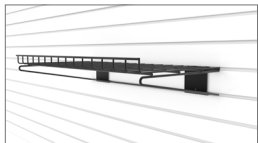

trusscore

SlatWall

SlatWall organization and storage system

Trusscore® SlatWall™ is a heavy-duty, easy-to-install solution to organize your home, office, or workspace

Whether installed in a commercial or a do-it-yourself project, Trusscore SlatWall will add value and functionality to any space you choose.

Made from a high-strength polymer formulation, the Trusscore SlatWall system supports weights up to 75 lbs per square foot and is designed to install seamlessly with Trusscore Wall&CeilingBoard. It is the perfect organizational alternative to traditional drywall and slatwall solutions.

If you're looking for an organized, accessible solution, the Trusscore SlatWall system is easy to install and has many different available hooks for your storage needs.

Trusscore SlatWall is compatible with standard slatwall accessories and the Trusscore accessories below.

18" Basket | CRO.P18

24" Shelf | CRO.T24

Hose Hook | CRO.H

Bike Hook | CRO.V

4" and 6" Double Hook
CRO.D4 | CRO.D6

4" and 6" Simple Hook
CRO.S4 | CRO.S6

Features and Benefits

- Highly durable surface that is resistant to scratches, bacteria, chemicals, mold, and moisture
- Supports weights up to 75 lbs per square foot
- Easy to install and easy to clean
- Long-lasting and cost-effective
- Can be used for new construction or retrofit
- Hidden fasteners
- Highly resistant to chemicals and unaffected by moisture
- Bright clean appearance
- Can be combined with Trusscore Wall&CeilingBoards for a complete wallboard system
- Available in white and gray
- Made in North America