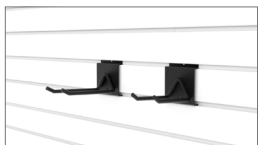

18" Basket | CRO.P18

24" Shelf | CRO.T24

Hose Hook | CRO.H

Bike Hook | CRO.V

4" and 6" Double Hook
CRO.D4 | CRO.D6

4" and 6" Simple Hook
CRO.S4 | CRO.S6

Features and Benefits

- Made from 100% virgin polymers
- Highly durable surface that is resistant to scratches, bacteria, chemicals, mold, and moisture
- Supports weights up to 75 lbs per square foot
- Easy to install and easy to clean
- Long-lasting and cost-effective
- Can be used for new construction or retrofit
- Hidden fasteners
- Highly resistant to chemicals and unaffected by moisture
- Bright clean appearance
- Can be combined with Trusscore Wall&CeilingBoards for a complete wallboard system
- Available in white and gray
- Made in North America