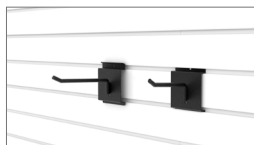

If you're looking for an organized, accessible solution, the Trusscore SlatWall system is easy to install and has many different available hooks for your storage needs.

Trusscore SlatWall is compatible with standard slatwall accessories and the Trusscore accessories below.

18" Basket | CRO.P18

24" Shelf | CRO.T24

Hose Hook | CRO.H

Bike Hook | CRO.V

4" and 6" Double Hook
CRO.D4 | CRO.D6

4" and 6" Simple Hook
CRO.S4 | CRO.S6

Features and Benefits

- Made from 100% virgin polymers
- Highly durable surface that is resistant to scratches, bacteria, chemicals, mold, and moisture
- Supports weights up to 75 lbs per square foot
- Easy to install and easy to clean
- Long-lasting and cost-effective
- Can be used for new construction or retrofit
- Hidden fasteners
- Highly resistant to chemicals and unaffected by moisture
- Bright clean appearance
- Can be combined with Trusscore Wall&CeilingBoards for a complete wallboard system
- Available in white and gray
- Made in North America