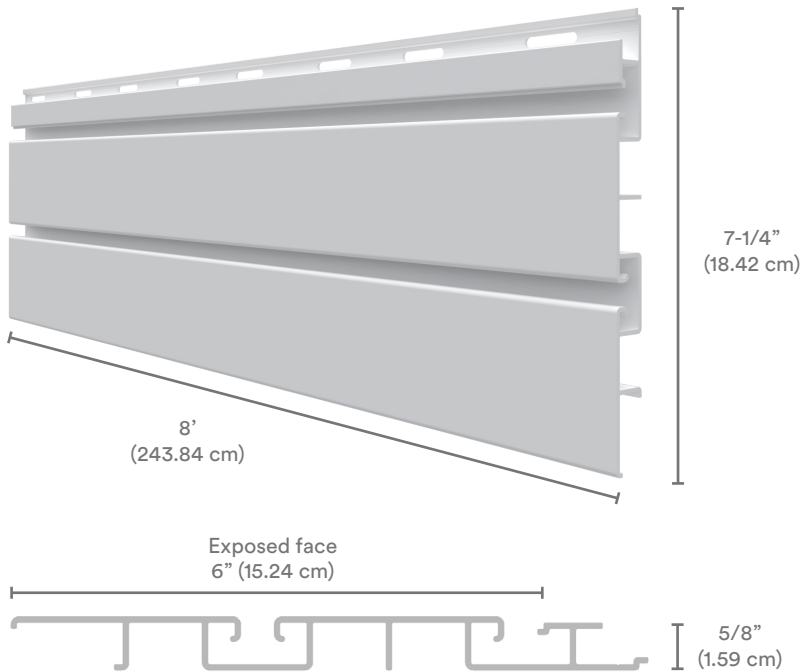

Made from a high-strength polymer formulation, the Trusscore SlatWall system supports weights up to 75 lbs per square foot and is designed to install seamlessly with Trusscore Wall&CeilingBoard. It is the perfect organizational alternative to traditional drywall and slatwall solutions.

If you're looking for an organized, accessible solution, the Trusscore SlatWall system is easy to install and has many different available hooks for your storage needs.

Trusscore SlatWall is compatible with standard slatwall accessories and the Trusscore accessories below.

18" Basket | CRO.P18

24" Shelf | CRO.T24

Hose Hook | CRO.H

Bike Hook | CRO.V

4" and 6" Double Hook
CRO.D4 | CRO.D6

4" and 6" Simple Hook
CRO.S4 | CRO.S6

Features and Benefits

- Made from 100% virgin polymers
- Highly durable surface that is resistant to scratches, bacteria, chemicals, mold, and moisture
- Supports weights up to 75 lbs per square foot
- Easy to install and easy to clean
- Long-lasting and cost-effective
- Can be used for new construction or retrofit
- Hidden fasteners
- Highly resistant to chemicals and unaffected by moisture
- Bright clean appearance
- Can be combined with Trusscore Wall&CeilingBoards for a complete wallboard system
- Available in white and gray
- Made in North America

Technical Specifications

Board Dimensions

Trusscore SlatWall is available in 8' lengths.
Custom lengths are available upon request.

Available in white and gray.

White

Gray

SlatWall Trims and Flashing

3/4" J Trim