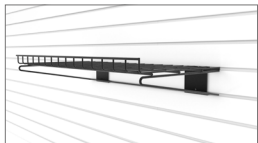

trusscore

SlatWall

SlatWall organization and storage system

Trusscore® SlatWall™ is a heavy-duty, easy-to-install solution to organize your home, office, or workspace

Whether installed in a commercial or a do-it-yourself project, Trusscore SlatWall will add value and functionality to any space you choose.

Made from a high-strength polymer formulation, the Trusscore SlatWall system supports weights up to 75 lbs per square foot and is designed to install seamlessly with Trusscore Wall&CeilingBoard. It is the perfect organizational alternative to traditional drywall and slatwall solutions.

If you're looking for an organized, accessible solution, the Trusscore SlatWall system is easy to install and has many different available hooks for your storage needs.

Trusscore SlatWall is compatible with standard slatwall accessories and the Trusscore accessories below.

18" Basket | CRO.P18

24" Shelf | CRO.T24

Hose Hook | CRO.H

Bike Hook | CRO.V

4" and 6" Double Hook
CRO.D4 | CRO.D6

4" and 6" Simple Hook
CRO.S4 | CRO.S6

Features and Benefits

- Made from 100% virgin polymers
- Highly durable surface that is resistant to scratches, bacteria, chemicals, mold, and moisture
- Supports weights up to 75 lbs per square foot
- Easy to install and easy to clean
- Long-lasting and cost-effective
- Can be used for new construction or retrofit
- Hidden fasteners
- Highly resistant to chemicals and unaffected by moisture
- Bright clean appearance
- Can be combined with Trusscore Wall&CeilingBoards for a complete wallboard system
- Available in white and gray
- Made in North America