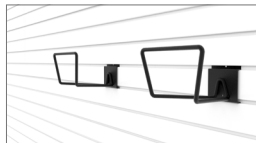

If you're looking for an organized, accessible solution, the Trusscore SlatWall system is easy to install and has many different available hooks for your storage needs.

Trusscore SlatWall is compatible with standard slatwall accessories and the Trusscore accessories below.

18" Basket | CRO.P18

24" Shelf | CRO.T24

Hose Hook | CRO.H

Bike Hook | CRO.V

4" and 6" Double Hook
CRO.D4 | CRO.D6

4" and 6" Simple Hook
CRO.S4 | CRO.S6

Features and Benefits

- Highly durable surface that is resistant to scratches, bacteria, chemicals, mold, and moisture
- Supports weights up to 75 lbs per square foot
- Easy to install and easy to clean
- Long-lasting and cost-effective
- Can be used for new construction or retrofit
- Hidden fasteners
- Highly resistant to chemicals and unaffected by moisture
- Bright clean appearance
- Can be combined with Trusscore Wall&CeilingBoards for a complete wallboard system
- Available in white and gray
- Made in North America