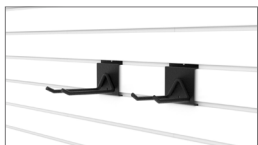

18" Basket | CRO.P18

24" Shelf | CRO.T24

Hose Hook | CRO.H

Bike Hook | CRO.V

4" and 6" Double Hook
CRO.D4 | CRO.D6

4" and 6" Simple Hook
CRO.S4 | CRO.S6

Features and Benefits

- Highly durable surface that is resistant to scratches, bacteria, chemicals, mold, and moisture
- Supports weights up to 75 lbs per square foot
- Easy to install and easy to clean
- Long-lasting and cost-effective
- Can be used for new construction or retrofit
- Hidden fasteners
- Highly resistant to chemicals and unaffected by moisture
- Bright clean appearance
- Can be combined with Trusscore Wall&CeilingBoards for a complete wallboard system
- Available in white and gray
- Made in North America