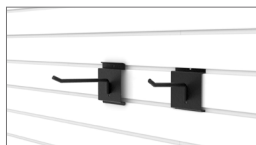

If you're looking for an organized, accessible solution, the Trusscore SlatWall system is easy to install and has many different available hooks for your storage needs.

Trusscore SlatWall is compatible with standard slatwall accessories and the Trusscore accessories below.

18" Basket | CRO.P18

24" Shelf | CRO.T24

Hose Hook | CRO.H

Bike Hook | CRO.V

4" and 6" Double Hook
CRO.D4 | CRO.D6

4" and 6" Simple Hook
CRO.S4 | CRO.S6

Features and Benefits

- Highly durable surface that is resistant to scratches, bacteria, chemicals, mold, and moisture
- Supports weights up to 75 lbs per square foot
- Easy to install and easy to clean
- Long-lasting and cost-effective
- Can be used for new construction or retrofit
- Hidden fasteners
- Highly resistant to chemicals and unaffected by moisture
- Bright clean appearance
- Can be combined with Trusscore Wall&CeilingBoards for a complete wallboard system
- Available in white and gray
- Made in North America

Available in white and gray.

White

Gray

SlatWall Trims and Flashing

3/4" J Trim

H Channel Snap-In Kit

Top Cap

Combine Trusscore Wall&CeilingBoard seamlessly with Trusscore SlatWall.