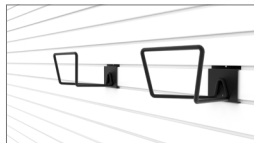

If you're looking for an organized, accessible solution, the Trusscore SlatWall system is easy to install and has many different available hooks for your storage needs.

Trusscore SlatWall is compatible with standard slatwall accessories and the Trusscore accessories below.

18" Basket | CRO.P18

24" Shelf | CRO.T24

Hose Hook | CRO.H

Bike Hook | CRO.V

4" and 6" Double Hook
CRO.D4 | CRO.D6

4" and 6" Simple Hook
CRO.S4 | CRO.S6

Features and Benefits

- Made from 100% virgin polymers
- Highly durable surface that is resistant to scratches, bacteria, chemicals, mold, and moisture
- Supports weights up to 75 lbs per square foot
- Easy to install and easy to clean
- Long-lasting and cost-effective
- Can be used for new construction or retrofit
- Hidden fasteners
- Highly resistant to chemicals and unaffected by moisture
- Bright clean appearance
- Can be combined with Trusscore Wall&CeilingBoards for a complete wallboard system
- Available in white and gray
- Made in North America