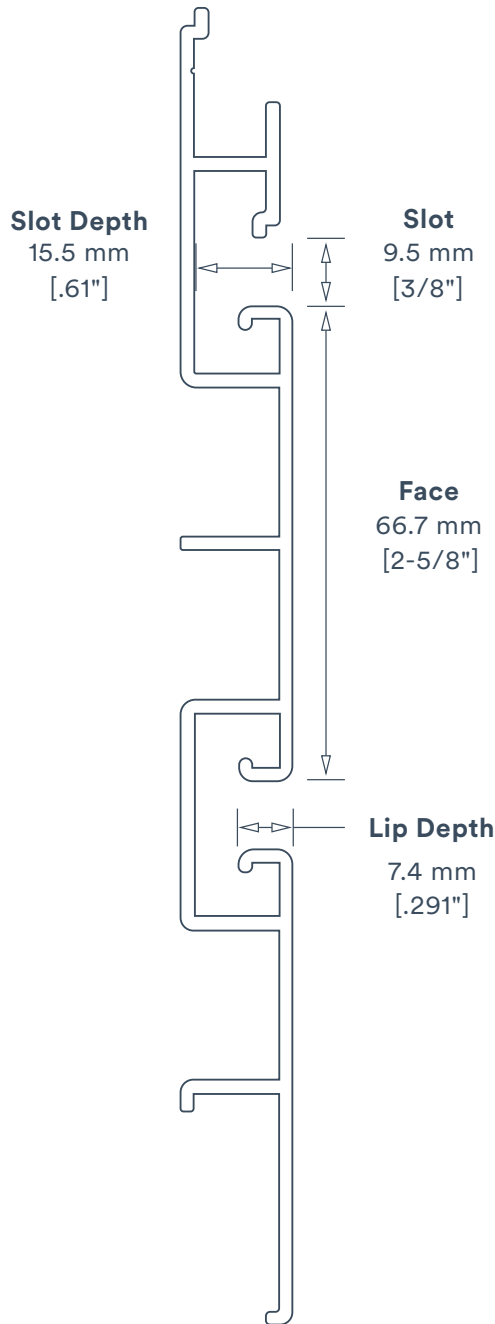

Trusscore SlatWall

Accessory Slot Dimensions

SlatWall Panel

side view

Interlocking Panels

for hidden fasteners

Standard Lengths

4 and 8 foot lengths