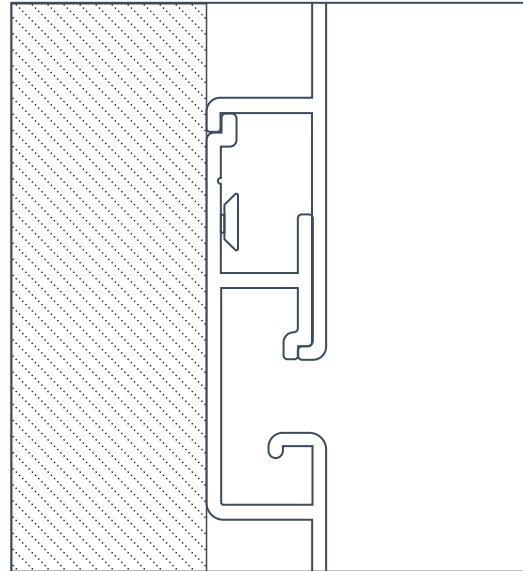

Trusscore SlatWall

Accessory Slot Dimensions

SlatWall Panel

side view

Interlocking Panels

for hidden fasteners

Standard Lengths

4 and 8 foot lengths