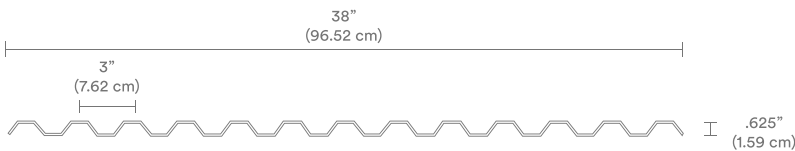

Technical Specifications

Dimensions

	Product Number	Material Thickness	Sheet Size		Coverage	
			Width	Length	Width	Length
3" RibCore (7.62 cm)	RC3610	0.031" (.079 cm)	38" (96.52 cm) x 10'2" (309.9 cm)		36" (91.44 cm) x 10' (304.8 cm)	
	RC3612		38" (96.52 cm) x 12'2" (370.8 cm)		36" (91.44 cm) x 12' (365.8 cm)	
	RC3616		38" (96.52 cm) x 16'4" (497.8 cm)		36" (91.44 cm) x 16' (487.7 cm)	
	RC3620		38" (96.52 cm) x 20'4" (619.8 cm)		36" (91.44 cm) x 20' (609.6 cm)	

	Product Number	Material Thickness	Sheet Size		Coverage	
			Width	Length	Width	Length
9" RibCore (22.86 cm)	RC9-3610	0.035" (.09 cm)	38" (96.52 cm) x 10'2" (309.9 cm)		36" (91.44 cm) x 10' (304.8 cm)	
	RC9-3612		38" (96.52 cm) x 12'2" (370.8 cm)		36" (91.44 cm) x 12' (365.8 cm)	
	RC9-3616		38" (96.52 cm) x 16'4" (497.8 cm)		36" (91.44 cm) x 16' (487.7 cm)	
	RC9-3620		38" (96.52 cm) x 20'4" (619.8 cm)		36" (91.44 cm) x 20' (609.6 cm)	