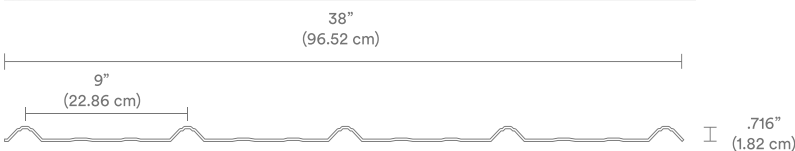

Technical Specifications

Dimensions

	Product Number	Material Thickness	Sheet Size		Coverage	
			Width	Length	Width	Length
3" RibCore (7.62 cm)	RC3610	0.031" (.079 cm)	38" (96.52 cm) x 10'2" (309.9 cm)		36" (91.44 cm) x 10' (304.8 cm)	
	RC3612		38" (96.52 cm) x 12'2" (370.8 cm)		36" (91.44 cm) x 12' (365.8 cm)	
	RC3616		38" (96.52 cm) x 16'4" (497.8 cm)		36" (91.44 cm) x 16' (487.7 cm)	
	RC3620		38" (96.52 cm) x 20'4" (619.8 cm)		36" (91.44 cm) x 20' (609.6 cm)	

	Product Number	Material Thickness	Sheet Size		Coverage	
			Width	Length	Width	Length
9" RibCore (22.86 cm)	RC9-3610	0.035" (.09 cm)	38" (96.52 cm) x 10'2" (309.9 cm)		36" (91.44 cm) x 10' (304.8 cm)	
	RC9-3612		38" (96.52 cm) x 12'2" (370.8 cm)		36" (91.44 cm) x 12' (365.8 cm)	
	RC9-3616		38" (96.52 cm) x 16'4" (497.8 cm)		36" (91.44 cm) x 16' (487.7 cm)	
	RC9-3620		38" (96.52 cm) x 20'4" (619.8 cm)		36" (91.44 cm) x 20' (609.6 cm)	