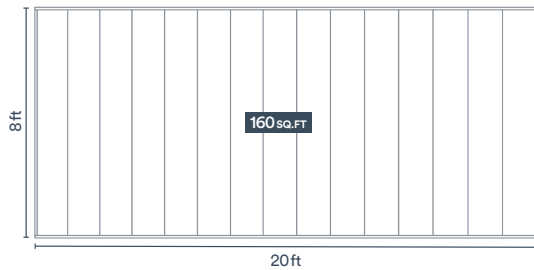

trusscore

Inspirational Design & Budgeting Guide

Looking for inspiration? Explore some of the most popular Trusscore designs to refresh and organize your space.

Once you've finalized your design, take measurements of all the walls and openings in your space. You'll need those values to complete your material estimate/take-off and work out a project estimate with your Trusscore Retailer. Based on the design concepts we've presented, we've illustrated the material lists to help in your planning.

Design estimates below are approximate (for one wall) based on the concepts and dimensions illustrated. For pricing for your project, contact a [Trusscore Retailer](#) near you.

Essential Classic

White Wall&CeilingBoard, Vertical

Material List	Product #	Wall QTY	Your QTY
Wall&CeilingBoard - 16" x 8' W	TC1608	15	
J Trim - 1/2" x 10' W	TCT12J10	6	
Estimate: \$610	Your Estimate: \$		

Premium Classic

Top: White Wall&CeilingBoard, Vertical Middle: White SlatWall Bottom: White Wall&CeilingBoard, Vertical