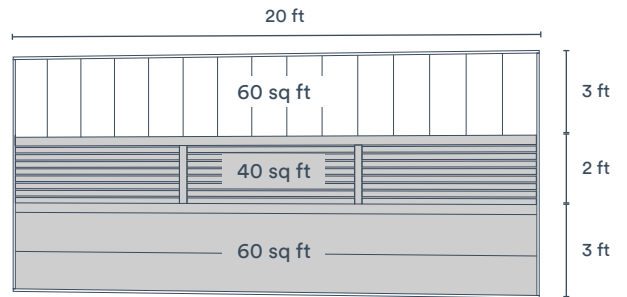

Vertical Wall&CeilingBoard [White] + SlatWall [Gray] + Horizontal Wall&CeilingBoard [Gray]

Estimate = $745
$4.65/Sq Ft