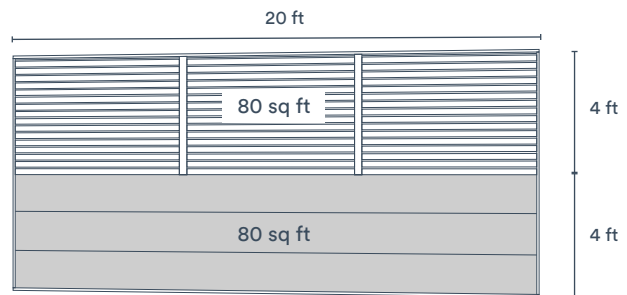

SlatWall [White] + Horizontal Wall&CeilingBoard [Gray]

Estimate = $820
$5.10/Sq Ft

Available Trims: