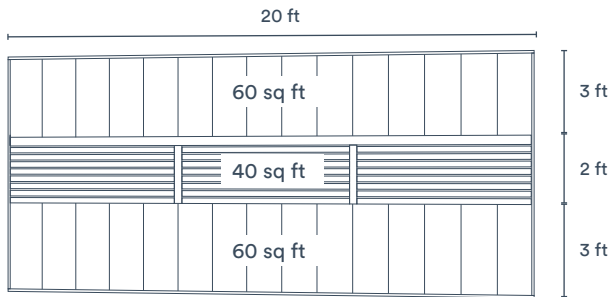

Vertical Wall&CeilingBoard [White] + SlatWall [White] + Vertical Wall&CeilingBoard [White]

Estimate = $660
$4.10/Sq Ft