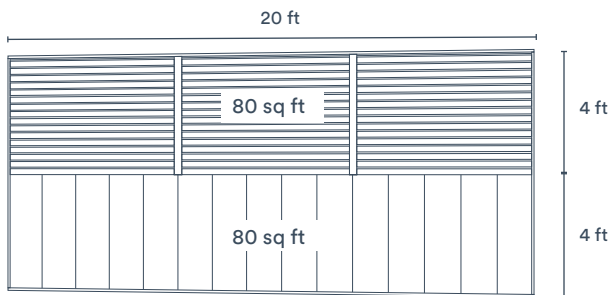

SlatWall [White] + Vertical Wall&CeilingBoard [White]

Estimate = $760
$4.75/Sq Ft