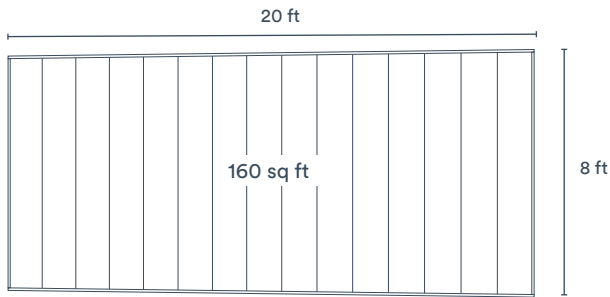

Inspirational Design & Budgeting Guide

Need some help planning your project? Get inspired with these wall designs and color configurations using Trusscore Wall&CeilingBoard and Trusscore SlatWall that will transform your space.

Estimating Tip: Break your wall or ceiling into shapes to easily calculate the square footage.

USD	Wall&CeilingBoard	SlatWall
White	$3.50/Sq Ft	$6.00/Sq Ft
Gray	$4.25/Sq Ft	$7.00/Sq Ft

Average pricing includes trims.

Vertical Wall&CeilingBoard [White]

Estimate = $560
$3.50/Sq Ft