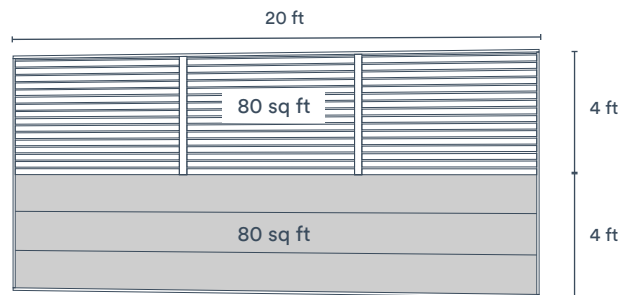

Average pricing includes trims.

Vertical Wall&CeilingBoard [White]

Estimate = \$600
\$3.75/Sq Ft

Horizontal Wall&CeilingBoard [Gray]

Estimate = \$720
\$4.50/Sq Ft

Vertical Wall&CeilingBoard [White] + SlatWall [White] + Vertical Wall&CeilingBoard [White]

Estimate = \$700
\$4.40/Sq Ft

Vertical Wall&CeilingBoard [White] + SlatWall [Gray] + Horizontal Wall&CeilingBoard [Gray]

Estimate = \$785
\$4.90/Sq Ft

SlatWall [White] + Vertical Wall&CeilingBoard [White]

Estimate = \$800
\$5.00/Sq Ft

SlatWall [White] + Horizontal Wall&CeilingBoard [Gray]

Estimate = \$860
\$5.35/Sq Ft

Available Trims:

1/2" J Trim

3/4" J Trim

Inside Cove Corner

H-Channel Snap-In Trim Kit