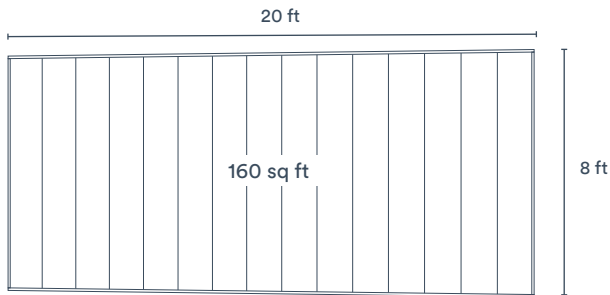

Estimating Tip: Break your wall or ceiling into shapes to easily calculate the square footage.

| CAD | Wall&CeilingBoard | SlatWall |
|-------|-------------------|--------------|
| White | \$3.75/Sq Ft | \$6.25/Sq Ft |
| Gray | \$4.50/Sq Ft | \$7.25/Sq Ft |

Average pricing includes trims.

Vertical Wall&CeilingBoard [White]

Estimate = \$600
\$3.75/Sq Ft

Horizontal Wall&CeilingBoard [Gray]

Estimate = \$720
\$4.50/Sq Ft

Vertical Wall&CeilingBoard [White] + SlatWall [White] + Vertical Wall&CeilingBoard [White]