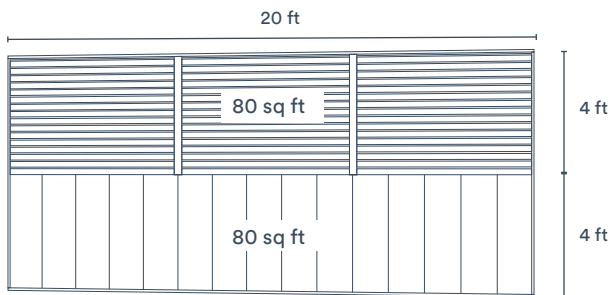

Estimating Tip: Break your wall or ceiling into shapes to easily calculate the square footage.

| CAD | Wall&CeilingBoard | SlatWall |
|-------|-------------------|--------------|
| White | \$3.75/Sq Ft | \$6.25/Sq Ft |
| Gray | \$4.50/Sq Ft | \$7.25/Sq Ft |

Average pricing includes trims.

Vertical Wall&CeilingBoard [White]

Estimate = \$600
\$3.75/Sq Ft

Horizontal Wall&CeilingBoard [Gray]

Estimate = \$720
\$4.50/Sq Ft

Vertical Wall&CeilingBoard [White] + SlatWall [White] + Vertical Wall&CeilingBoard [White]

Estimate = \$700
\$4.40/Sq Ft

Vertical Wall&CeilingBoard [White] + SlatWall [Gray] + Horizontal Wall&CeilingBoard [Gray]

Estimate = \$785
\$4.90/Sq Ft

SlatWall [White] + Vertical Wall&CeilingBoard [White]

Estimate = \$800
\$5.00/Sq Ft

SlatWall [White] + Horizontal Wall&CeilingBoard [Gray]

Estimate = \$860
\$5.35/Sq Ft

Available Trims:

1/2" J Trim

3/4" J Trim

Inside Cove Corner

H-Channel Snap-In Trim Kit