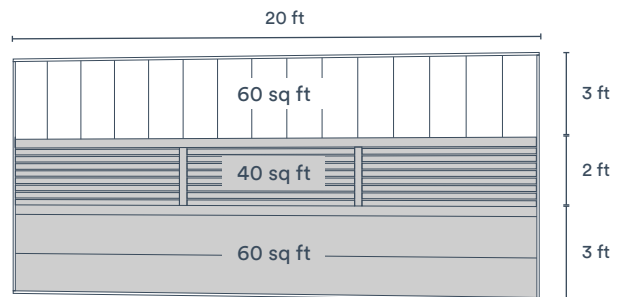

Average pricing includes trims.

Vertical Wall&CeilingBoard [White]

Estimate = \$600
\$3.75/Sq Ft

Horizontal Wall&CeilingBoard [Gray]

Estimate = \$720
\$4.50/Sq Ft

Vertical Wall&CeilingBoard [White] + SlatWall [White] + Vertical Wall&CeilingBoard [White]

Estimate = \$700
\$4.40/Sq Ft

Vertical Wall&CeilingBoard [White] + SlatWall [Gray] + Horizontal Wall&CeilingBoard [Gray]

Estimate = \$785
\$4.90/Sq Ft

SlatWall [White] + Vertical Wall&CeilingBoard [White]

Estimate = \$800
\$5.00/Sq Ft

SlatWall [White] + Horizontal Wall&CeilingBoard [Gray]

Estimate = \$860
\$5.35/Sq Ft

Available Trims:

1/2" J Trim

3/4" J Trim

Inside Cove Corner

H-Channel Snap-In Trim Kit