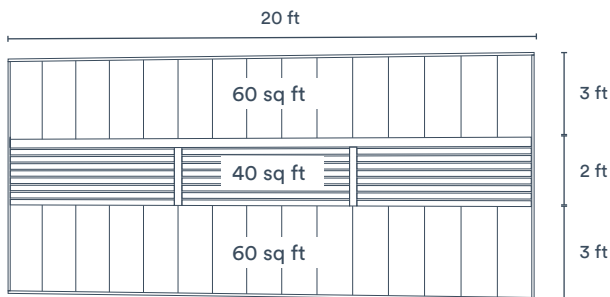

Estimating Tip: Break your wall or ceiling into shapes to easily calculate the square footage.

| CAD | Wall&CeilingBoard | SlatWall |
|-------|-------------------|--------------|
| White | \$3.75/Sq Ft | \$6.25/Sq Ft |
| Gray | \$4.50/Sq Ft | \$7.25/Sq Ft |

Average pricing includes trims.

Vertical Wall&CeilingBoard [White]

Estimate = \$600
\$3.75/Sq Ft

Horizontal Wall&CeilingBoard [Gray]

Estimate = \$720
\$4.50/Sq Ft

Vertical Wall&CeilingBoard [White] + SlatWall [White] + Vertical Wall&CeilingBoard [White]

Estimate = \$700
\$4.40/Sq Ft

Vertical Wall&CeilingBoard [White] + SlatWall [Gray] + Horizontal Wall&CeilingBoard [Gray]

Estimate = \$785
\$4.90/Sq Ft

SlatWall [White] + Vertical Wall&CeilingBoard [White]

Estimate = \$800
\$5.00/Sq Ft

SlatWall [White] + Horizontal Wall&CeilingBoard [Gray]

Estimate = \$860
\$5.35/Sq Ft

Available Trims:

1/2" J Trim

3/4" J Trim

Inside Cove Corner

H-Channel Snap-In Trim Kit