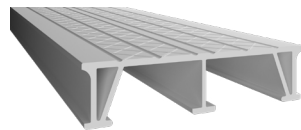

Applications

DockDeck is the ideal solution for light-duty, removable docks and can be built prefab or custom.

- Pole
- Tower
- Floating
- Rolling
- Sectional

Benefits

Stays Cool

DockDeck offers exceptionally low heat retention and stays cool to the touch. The unique open cavity profile of DockDeck by Trusscore retains less heat than solid core products. This means your dock will stay cool in the heat so you can safely enjoy your dock without having to worry about dangerously hot boards.

DockDeck Features

- Lightweight dock material - 40% less than composite
- Unique open cavity profile with low heat retention
- Slip resistant patterns and non-splintering
- Impervious to water and moisture
- Clip Strip fastening system keeps screws hidden
- Scratch and stain resistant
- 6 inch wide boards available in 12, 16, 20, and 24 foot lengths
- Available in two texture patterns and a variety of color options
- Limited lifetime warranty
- 100% Recyclable

Available in a Range of Colors and Textures

Technical Specifications

Board Dimensions

Board Lengths

12', 16', 20', and 24' lengths
(366 cm, 488 cm, 610 cm, 732 cm)

Side Profile

W: 5.9" (15 cm)
H: 1.4" (3.6 cm)

Clip Strip Fastening System

Easy installation with our unique Clip Strip fastening system

- Hidden screws for a clean look
- Ensures planks are spaced uniformly
- Controls the natural expansion and contraction of boards
- Makes single board replacement easy without removing surrounding boards