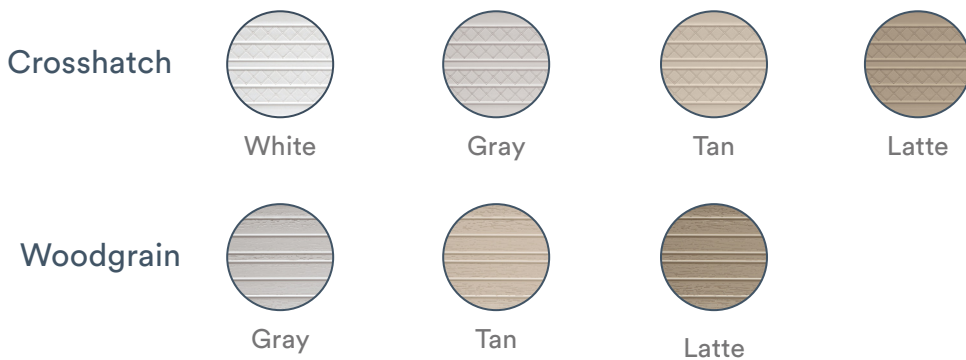

Two slip-resistant patterns ensure added safety when your dock is wet. Plus, with a variety of colors to choose from, you're sure to find a DockDeck system to achieve a look you'll love.

Ultimate Strength & Durability

DockDeck Features

- Lightweight dock material - 40% less than composite
- Unique open cavity profile with low heat retention
- Slip resistant patterns and non-splintering
- Impervious to water and moisture
- Clip Strip fastening system keeps screws hidden
- Scratch and stain resistant
- 6 inch wide boards available in 12, 16, 20, and 24 foot lengths
- Available in two texture patterns and a variety of color options
- Limited lifetime warranty
- 100% Recyclable

Available in a Range of Colors and Textures

Technical Specifications

Board Dimensions

Board Lengths

12', 16', 20', and 24' lengths
(366 cm, 488 cm, 610 cm, 732 cm)

Side Profile

W: 5.9" (15 cm)
H: 1.4" (3.6 cm)