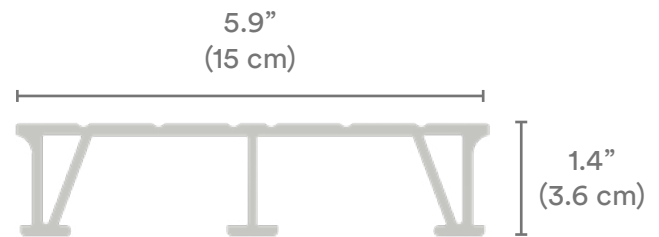

DockDeck Features

- Lightweight dock material - 40% less than composite
- Unique open cavity profile with low heat retention
- Slip resistant patterns and non-splintering
- Impervious to water and moisture
- Clip Strip fastening system keeps screws hidden
- Scratch and stain resistant
- 6 inch wide boards available in 12, 16, 20, and 24 foot lengths
- Available in two texture patterns and a variety of color options
- Limited lifetime warranty
- 100% Recyclable

Available in a Range of Colors and Textures

Technical Specifications

Board Dimensions

Board Lengths

12', 16', 20', and 24' lengths

(366 cm, 427 cm, 488 cm, 610 cm, 732 cm)

Side Profile

W: 5.9" (15 cm) x H: 1.4" (3.6 cm)