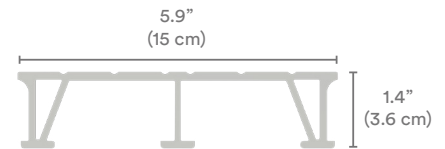

Available in a Range of Colors and Textures

Technical Specifications

Board Dimensions

Board Lengths

12', 16', 20', and 24' lengths
(366 cm, 488 cm, 610 cm, 732 cm)

Side Profile

W: 5.9" (15 cm)
H: 1.4" (3.6 cm)

Clip Strip Fastening System

Easy installation with our unique Clip Strip fastening system

- Hidden screws for a clean look
- Ensures planks are spaced uniformly
- Controls the natural expansion and contraction of boards
- Makes single board replacement easy without removing surrounding boards