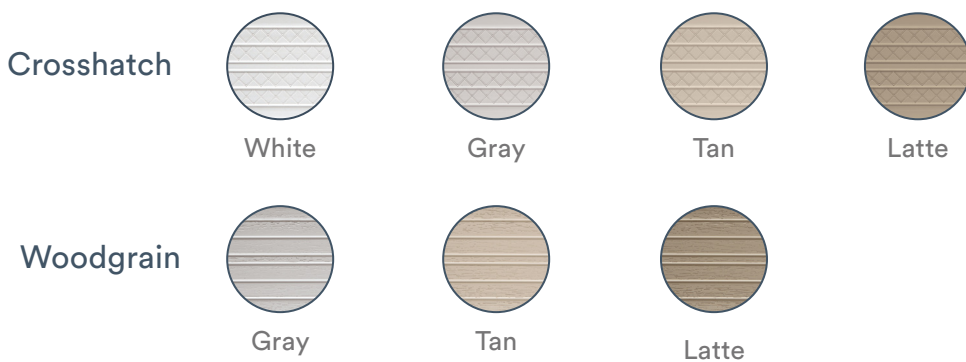

Two slip-resistant patterns ensure added safety when your dock is wet. Plus, with a variety of colors to choose from, you're sure to find a DockDeck system to achieve a look you'll love.

Ultimate Strength & Durability

Available in a Range of Colors and Textures

Technical Specifications

Board Dimensions

Board Lengths

12', 16', 20', and 24' lengths
(366 cm, 488 cm, 610 cm, 732 cm)

Side Profile

W: 5.9" (15 cm) x
H: 1.4" (3.6 cm)