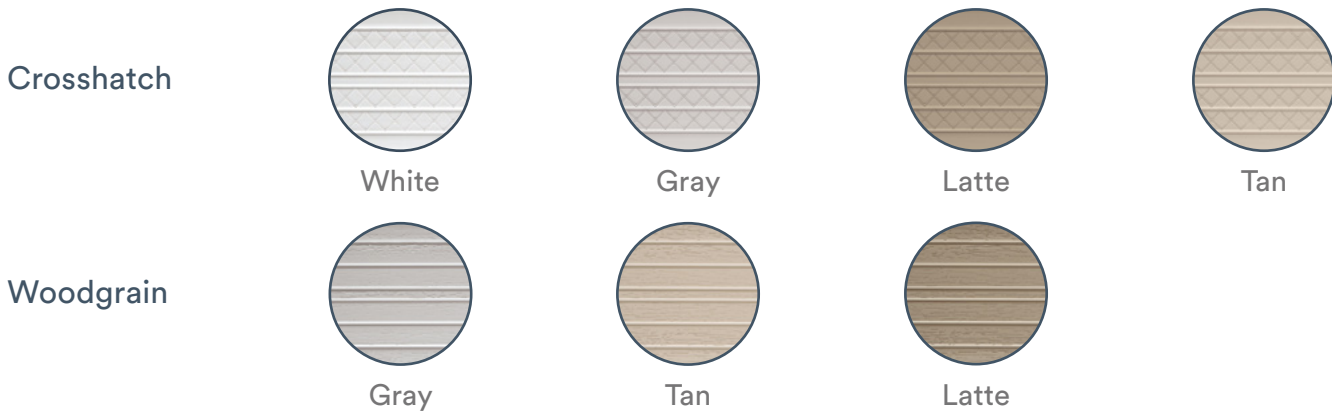

Two slip-resistant patterns ensure added safety when your dock is wet. Plus, with a variety of colors to choose from, you're sure to find a DockDeck system to achieve a look you'll love.

Ultimate Strength & Durability

DockDeck Features

- Lightweight dock material - 40% less than composite
- Unique open cavity profile with low heat retention
- Slip resistant patterns and non-splintering
- Impervious to water and moisture
- Clip Strip fastening system keeps screws hidden
- Scratch and stain resistant
- 6 inch wide boards available in 12, 16, 20, and 24 foot lengths
- Available in two texture patterns and a variety of color options
- Limited lifetime warranty
- 100% Recyclable

Available in a Range of Colors and Textures

Technical Specifications

Board Dimensions

Board Lengths

12', 16', 20', and 24' lengths

(366 cm, 427 cm, 488 cm, 610 cm, 732 cm)

Side Profile

W: 5.9" (15 cm) x H: 1.4" (3.6 cm)