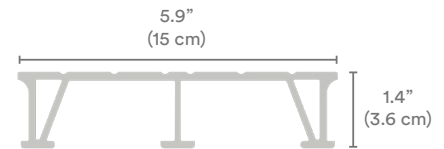

Available in a Range of Colors and Textures

Technical Specifications

Board Dimensions

Board Lengths

12', 16', 20', and 24' lengths
(366 cm, 488 cm, 610 cm, 732 cm)

Side Profile

W: 5.9" (15 cm) x
H: 1.4" (3.6 cm)

Clip Strip Fastening System

Easy installation with our unique Clip Strip fastening system

- Hidden screws for a clean look
- Ensures planks are spaced uniformly
- Controls the natural expansion and contraction of boards
- Makes single board replacement easy without removing surrounding boards