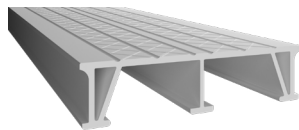

Applications

DockDeck is the ideal solution for light-duty, removable docks and can be built prefab or custom.

- Pole
- Tower
- Floating
- Rolling
- Sectional

Benefits

Stays Cool

DockDeck offers exceptionally low heat retention and stays cool to the touch. The unique open cavity profile of DockDeck by Trusscore retains less heat than solid core products. This means your dock will stay cool in the heat so you can safely enjoy your dock without having to worry about dangerously hot boards.

DockDeck Features

- Lightweight dock material - 40% less than composite
- Unique open cavity profile with low heat retention
- Slip resistant patterns and non-splintering
- Impervious to water and moisture
- Clip Strip fastening system keeps screws hidden
- Scratch and stain resistant
- 6 inch wide boards available in 12, 16, 20, and 24 foot lengths
- Available in two texture patterns and a variety of color options
- Limited lifetime warranty
- 100% Recyclable

Available in a Range of Colors and Textures

Technical Specifications

Board Dimensions

Board Lengths

12', 16', 20', and 24' lengths
(366 cm, 488 cm, 610 cm, 732 cm)

Side Profile

W: 5.9" (15 cm) x
H: 1.4" (3.6 cm)

Clip Strip Fastening System

Easy installation with our unique Clip Strip fastening system

- Hidden screws for a clean look
- Ensures planks are spaced uniformly
- Controls the natural expansion and contraction of boards
- Makes single board replacement easy without removing surrounding boards