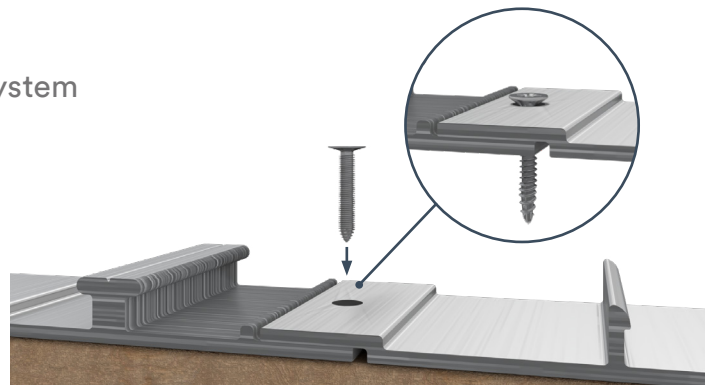

Applications

DockDeck is the ideal solution for light-duty, removable docks and can be built prefab or custom.

- Pole
- Tower
- Floating
- Rolling
- Sectional

Benefits

Stays Cool

DockDeck offers exceptionally low heat retention and stays cool to the touch. The unique open cavity profile of DockDeck by Trusscore retains less heat than solid core products. This means your dock will stay cool in the heat so you can safely enjoy your dock without having to worry about dangerously hot boards.

DockDeck Features

- Lightweight dock material - 40% less than composite
- Unique open cavity profile with low heat retention
- Slip resistant patterns and non-splintering
- Impervious to water and moisture
- Clip Strip fastening system keeps screws hidden
- Scratch and stain resistant
- 6 inch wide boards available in 12, 16, 20, and 24 foot lengths
- Available in two texture patterns and a variety of color options
- Limited lifetime warranty
- 100% Recyclable

Available in a Range of Colors and Textures

Technical Specifications

Board Dimensions

Board Lengths

12', 16', 20', and 24' lengths
(366 cm, 488 cm, 610 cm, 732 cm)

Side Profile

W: 5.9" (15 cm)
H: 1.4" (3.6 cm)

Clip Strip Fastening System

Easy installation with our unique Clip Strip fastening system

- Hidden screws for a clean look
- Ensures planks are spaced uniformly
- Controls the natural expansion and contraction of boards
- Makes single board replacement easy without removing surrounding boards