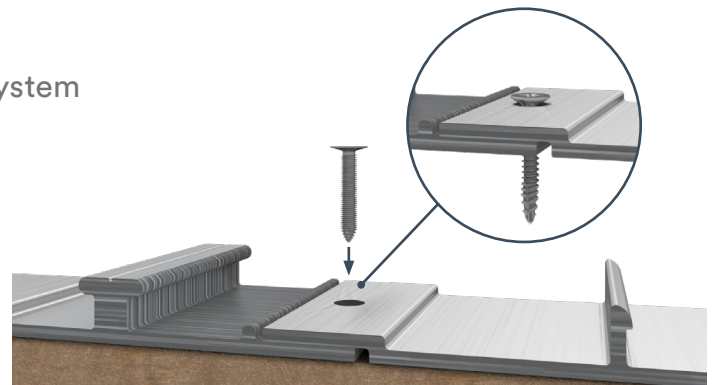

Applications

DockDeck is the ideal solution for light-duty, removable docks and can be built prefab or custom.

- Pole
- Tower
- Floating
- Rolling
- Sectional

Benefits

Stays Cool

DockDeck offers exceptionally low heat retention and stays cool to the touch. The unique open cavity profile of DockDeck by Trusscore retains less heat than solid core products. This means your dock will stay cool in the heat so you can safely enjoy your dock without having to worry about dangerously hot boards.

DockDeck Features

- Lightweight dock material - 40% less than composite
- Unique open cavity profile with low heat retention
- Slip resistant patterns and non-splintering
- Impervious to water and moisture
- Clip Strip fastening system keeps screws hidden
- Scratch and stain resistant
- 6 inch wide boards available in 12, 16, 20, and 24 foot lengths
- Available in two texture patterns and a variety of color options
- Limited lifetime warranty
- 100% Recyclable

Available in a Range of Colors and Textures

Technical Specifications

Board Dimensions

Board Lengths

12', 16', 20', and 24' lengths
(366 cm, 488 cm, 610 cm, 732 cm)

Side Profile

W: 5.9" (15 cm) x
H: 1.4" (3.6 cm)

Clip Strip Fastening System

Easy installation with our unique Clip Strip fastening system

- Hidden screws for a clean look
- Ensures planks are spaced uniformly
- Controls the natural expansion and contraction of boards
- Makes single board replacement easy without removing surrounding boards