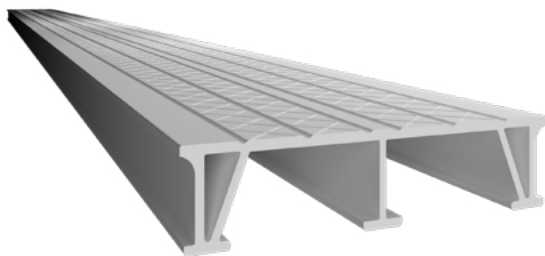

When you build your dock with DockDeck, you'll not only enjoy the look and feel but also reap the rewards of a high-performing product for decades to come.

Available in a width of 6 inches, DockDeck installation is quick and easy with the unique Clip Strip fastening system that keeps screws hidden and ensures that planks are spaced uniformly — while managing and controlling the natural expansion and contraction that occurs under temperature extremes.

Applications

DockDeck is the ideal solution for light-duty, removable docks and can be built prefab or custom.

- Pole
- Tower
- Floating
- Rolling
- Sectional

Benefits

Stays Cool

DockDeck offers exceptionally- low heat retention and stays cool to the touch. The unique open cavity profile of DockDeck by Trusscore retains less heat than solid core products. This means your dock will stay cool in the heat so you can safely enjoy your dock without having to worry about dangerously hot boards.

DockDeck Features

- Lightweight dock material - 40% less than composite
- Unique open cavity profile with low heat retention
- Slip resistant patterns and non-splintering
- Impervious to water and moisture
- Clip Strip fastening system keeps screws hidden
- Scratch and stain resistant
- 6 inch wide boards available in 12, 16, 20, and 24 foot lengths
- Available in two texture patterns and a variety of color options
- Limited lifetime warranty
- 100% Recyclable

Available in a Range of Colors and Textures

Technical Specifications

Board Dimensions

Board Lengths

12', 16', 20', and 24' lengths

(366 cm, 427 cm, 488 cm, 610 cm, 732 cm)

Side Profile

W: 5.9" (15 cm) x H: 1.4" (3.6 cm)